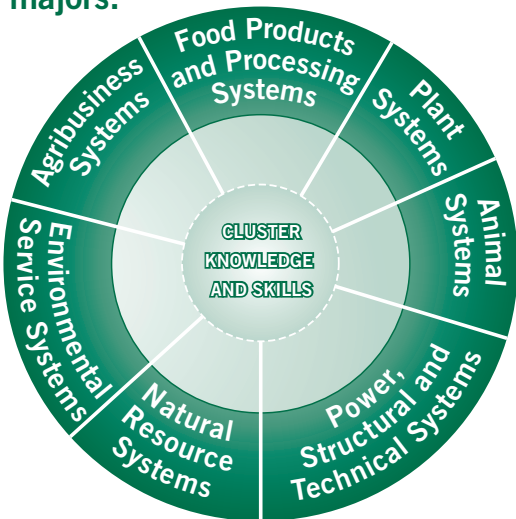

BE A PART OF | AGRICULTURE, FOOD AND NATURAL RESOURCES

The Agriculture, Food and Natural Resources career cluster is divided into the following seven majors:

Occupation	Hourly Pay	Annual Median Salary
Veterinarians	\$39.44	\$82,040
Biochemists & Biophysicists	\$38.17	\$79,390
Environmental Engineers	\$37.86	\$78,740
Agricultural Engineers	\$34.18	\$71,090
Soil & Plant Scientists	\$30.43	\$63,290
Environmental Scientists	\$29.66	\$61,700
Farmers & Ranchers	\$29.21	\$60,750
Food Scientists	\$28.10	\$58,450
Zoologists & Wildlife Biologists	\$27.61	\$57,430
Conservation Scientists & Foresters	\$27.60	\$57,420
Electrical Engineering Technicians	\$26.94	\$56,040
Game Wardens	\$23.75	\$49,400
Heavy Vehicle Service Technicians	\$20.50	\$42,630
Machinists/Tool & Die Makers	\$19.19	\$39,910
Hazardous Materials Removal Workers	\$18.08	\$37,600
Logging Workers	\$15.80	\$32,870
Food Science Technicians	\$15.75	\$32,760
Floral Designers	\$11.35	\$23,610
Animal Care Workers	\$9.51	\$19,780
Graders & Sorters	\$9.17	\$19,080
Agricultural Workers	\$9.12	\$18,970

Source: U.S. Bureau of Labor Statistics (BLS), 2010.

ONLINE BROCHURE To learn more about the Agriculture, Food and Natural Resources career cluster, download our online brochure by scanning the QR code or by visiting MEBA's website at www.mebasc.com/resources/be-a-part-of-brochures/